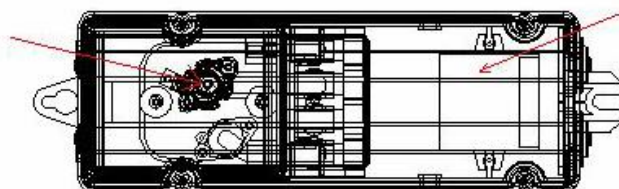

保险丝
FUSE

防雷器
SPD(Surge Protector)

73.50

73.50