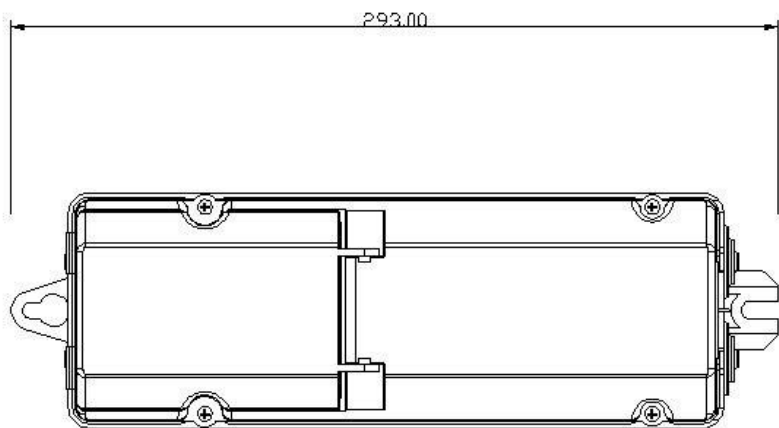

# Fuse Box Specification

<b>Color</b>	Black box with transparent cover
<b>Ampere</b>	Input 80A, Output 16A
<b>Voltage</b>	Input 500VAC, Output 450VAC
<b>Cross section</b>	4 ~ 35mm <sup>2</sup>
<b>Conductor fixing material</b>	PA66
<b>Conductor material</b>	H62 copper x4
<b>Connect method</b>	M3 screws and
<b>Box fixing method</b>	Fixing lugs
<b>Housing material</b>	PC V2 Fire Retardant
<b>IP code</b>	IP54
<b>Working temperature</b>	T110
<b>Certificate</b>	CE