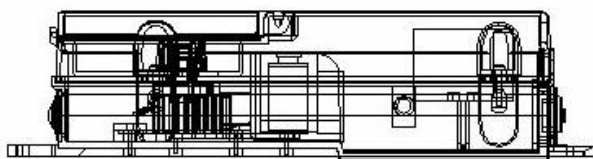

保险丝
FUSE

防雷器
SPD(Surge Protector)

73.50

73.50