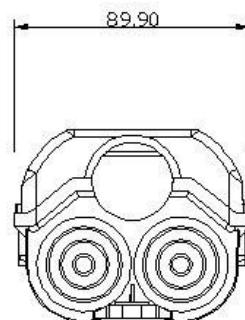

# Fuse Box Specification

<b>Color</b>	Black box with transparent cover
<b>Ampere</b>	Input 80A, Output 16A
<b>Voltage</b>	Input 500VAC, Output 450VAC
<b>Cross section</b>	4 ~ 35mm <sup>2</sup>
<b>Conductor fixing material</b>	PA66
<b>Conductor material</b>	H62 copper x4
<b>Connect method</b>	M3 screws and
<b>Box fixing method</b>	Fixing lugs
<b>Housing material</b>	PC V2 Fire Retardant
<b>IP code</b>	IP54
<b>Working temperature</b>	T110
<b>Certificate</b>	CE