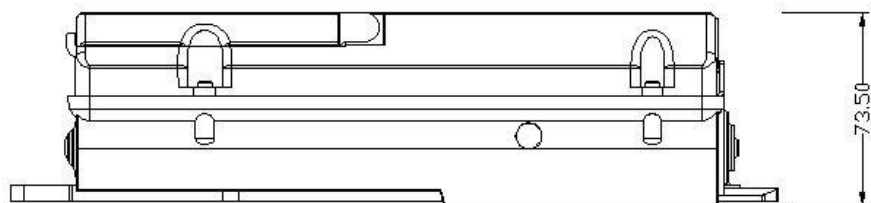

# Fuse Box Specification

<b>Color</b>	Black box with transparent cover
<b>Ampere</b>	Input 80A, Output 16A
<b>Voltage</b>	Input 500VAC, Output 450VAC
<b>Cross section</b>	4 ~ 35mm <sup>2</sup>
<b>Conductor fixing material</b>	PA66
<b>Conductor material</b>	H62 copper x4
<b>Connect method</b>	M3 screws and
<b>Box fixing method</b>	Fixing lugs
<b>Housing material</b>	PC V2 Fire Retardant
<b>IP code</b>	IP54
<b>Working temperature</b>	T110
<b>Certificate</b>	CE